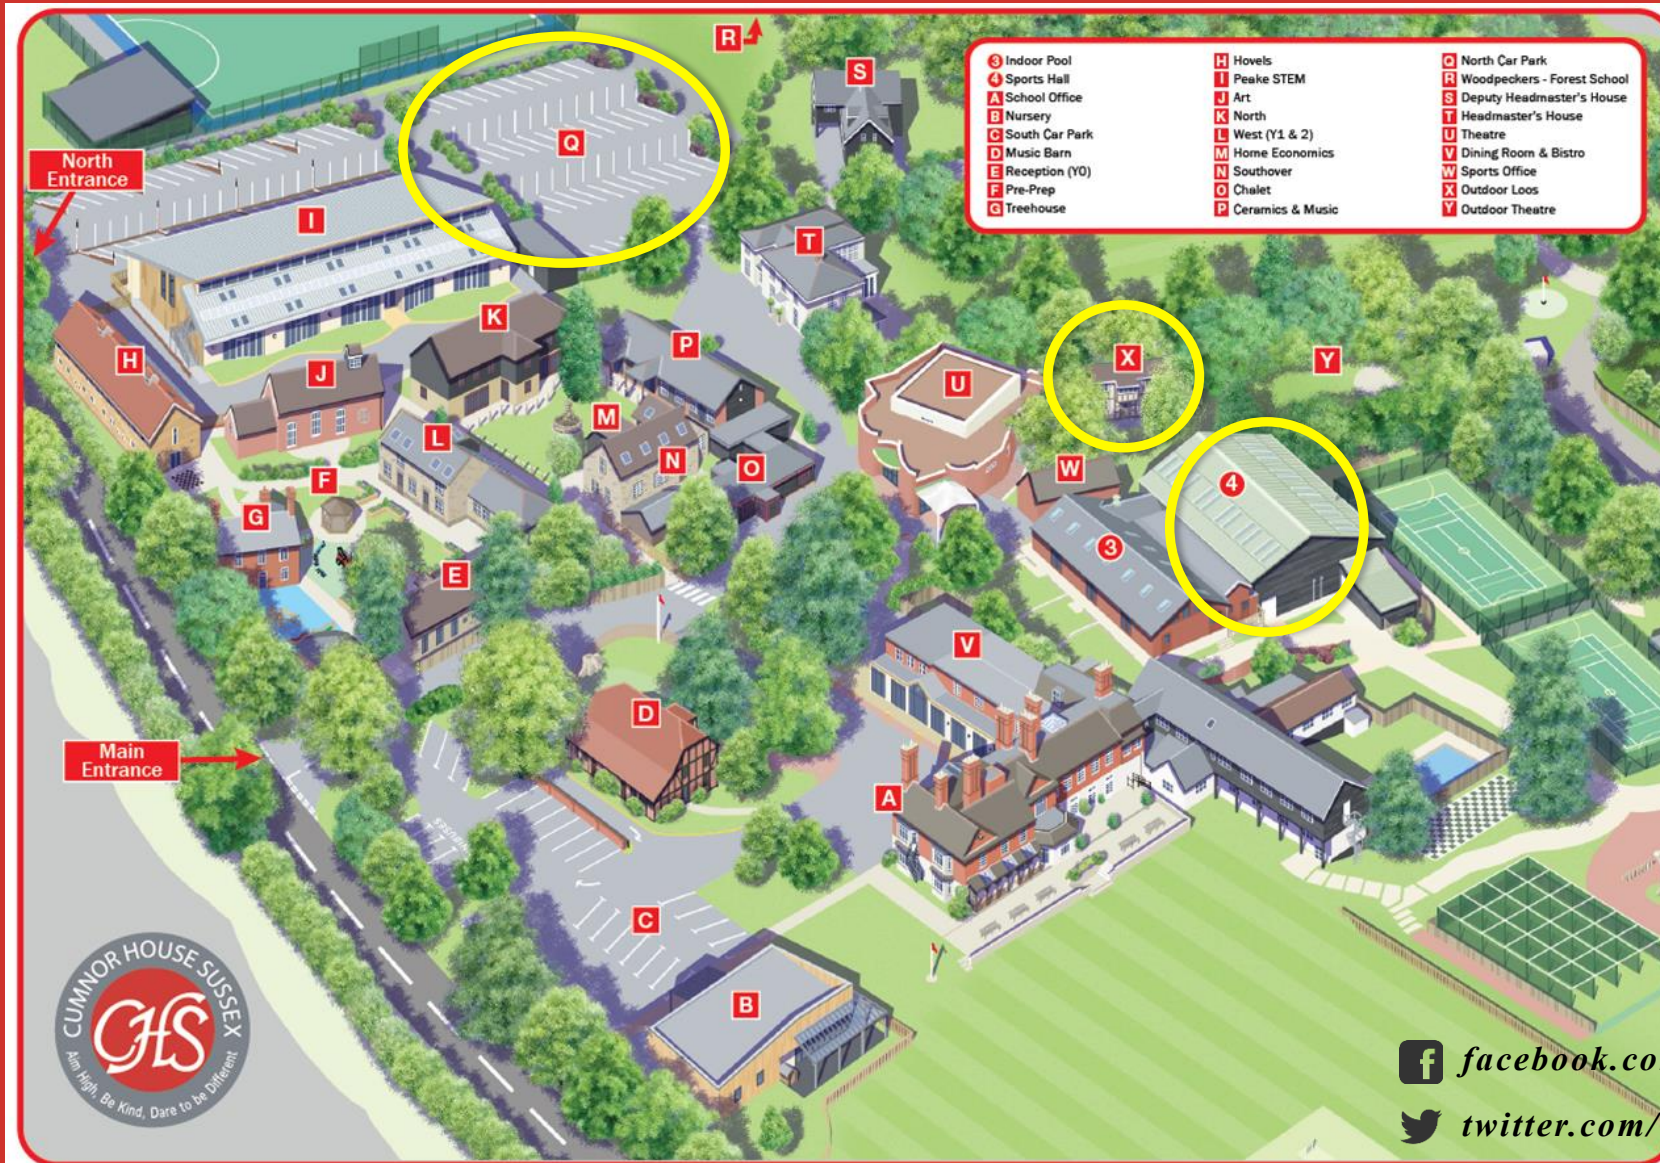

Guest/lettings parking:

Cumnor House School, London Rd, Haywards Heath RH17 7HT

Dare to be different

Toilets are also available in building X on the map

facebook.com/CumnorHouse

twitter.com/CumnorHouse