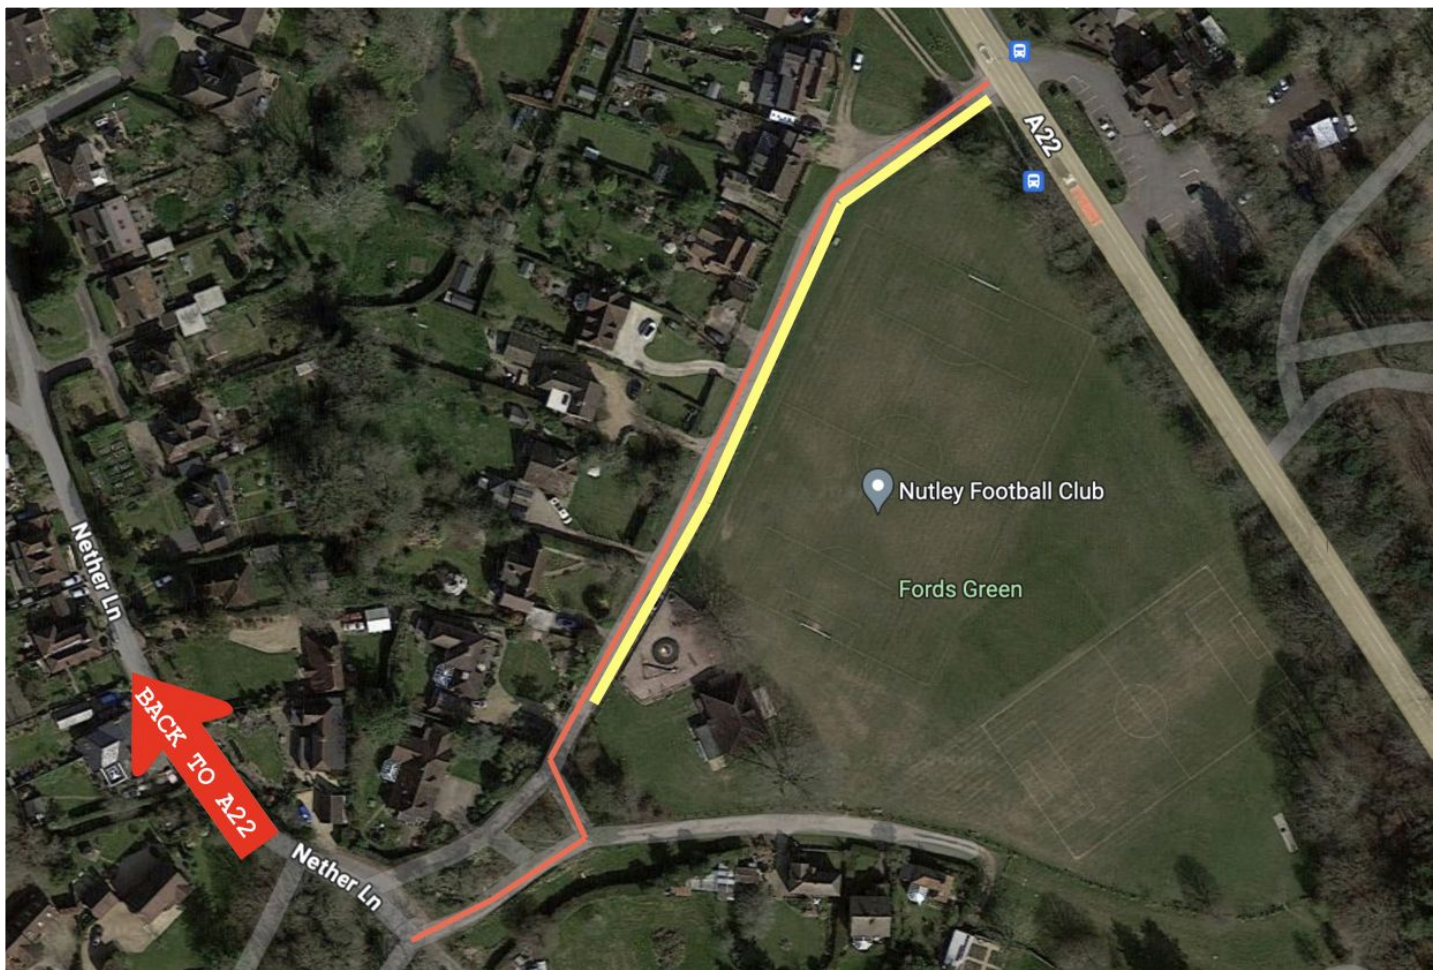

Please car share to matches. It makes sense for your pocket, the environment and our neighbours.

The red line shows the track to use when accessing Fords Green by car.

Please park on the track beside Fords Green (marked in yellow).

When leaving please continue in the same direction (please don't turn in residents' driveways).

Please don't park in the bus stop opposite the pub (it is then difficult to exit the track).